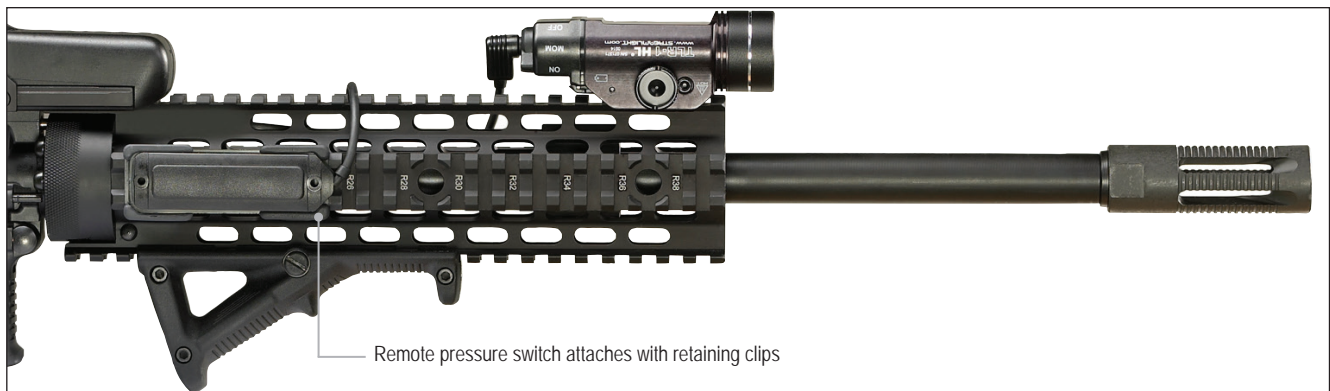

The TLR-1 HL Long Gun Kit features all of the lighting components you need in one convenient package.

**Kit includes:**

- TLR-1 HL with thumb screw and "safe off" door switch
- Remote pressure switch and mounting clips
- Two CR123A lithium batteries
- Standard door switch

**TLR-1 HL Features:**

- 1,000 lumens; 283m beam; runs 1.5 hours
- Remote door switch with "Safe Off"
- Strobe function can be enabled/disabled
- Durable, anodized aluminum construction
- IPX7 waterproof to 1 meter for 30 minutes
- Uses two CR123A lithium batteries
- Tethered battery door and latch mechanism prevents battery door loss while providing easy battery replacement

" Safe Off" remote switch features three positions:

1. Constant on (top)
2. Momentary (middle)
3. Lock out off (bottom)

The lock out off position clicks into place to prevent the TLR from turning on and running down the batteries when packed away

#69888 - TLR-1 HL with remote pressure switch, "safe off" door switch, mounting clips, and lithium batteries - Flat Dark Earth