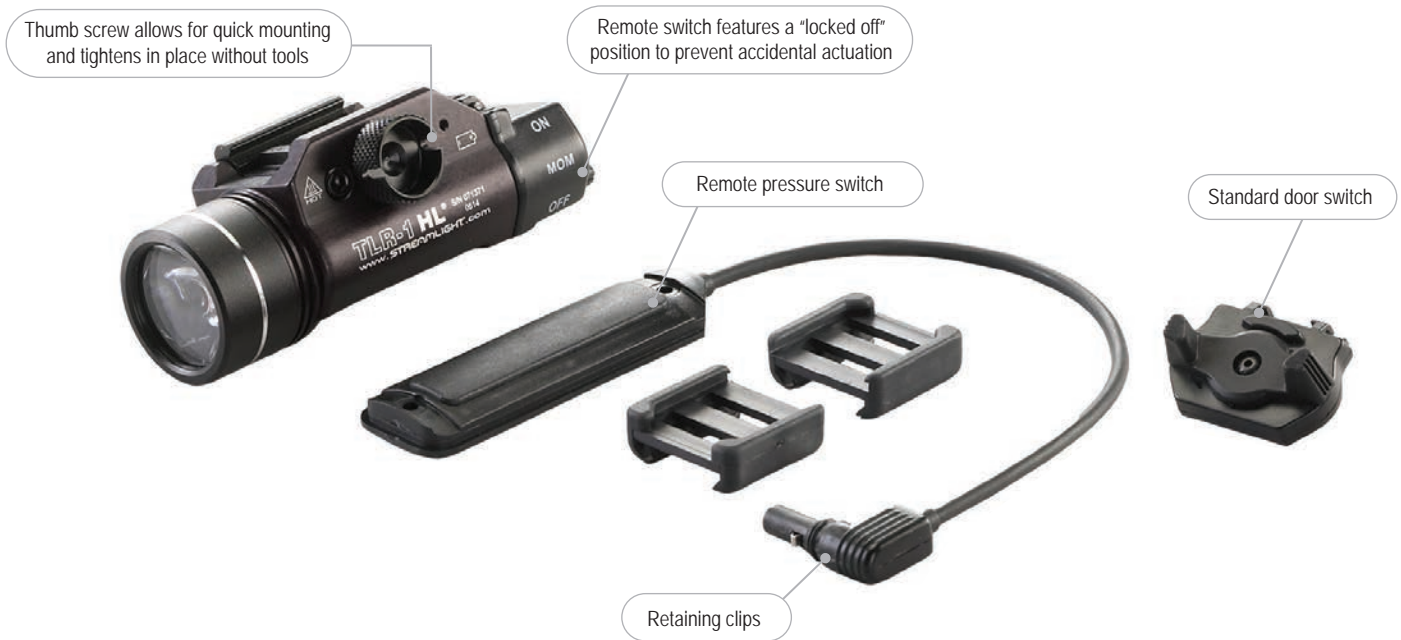

The TLR-1 HL Long Gun Kit features all of the lighting components you need in one convenient package.

**Kit includes:**

- TLR-1 HL with thumb screw and "safe off" door switch
- Remote pressure switch and mounting clips
- Two CR123A lithium batteries
- Standard door switch

**TLR-1 HL Features:**

- 1,000 lumens; 283m beam; runs 1.5 hours
- Remote door switch with "Safe Off"
- Strobe function can be enabled/disabled
- Durable, anodized aluminum construction
- IPX7 waterproof to 1 meter for 30 minutes
- Uses two CR123A lithium batteries
- Tethered battery door and latch mechanism prevents battery door loss while providing easy battery replacement

" Safe Off" remote switch features three positions:

1. Constant on (top)
2. Momentary (middle)
3. Lock out off (bottom)

The lock out off position clicks into place to prevent the TLR from turning on and running down the batteries when packed away

#69888 - TLR-1 HL with remote pressure switch, "safe off" door switch, mounting clips, and lithium batteries - Flat Dark Earth