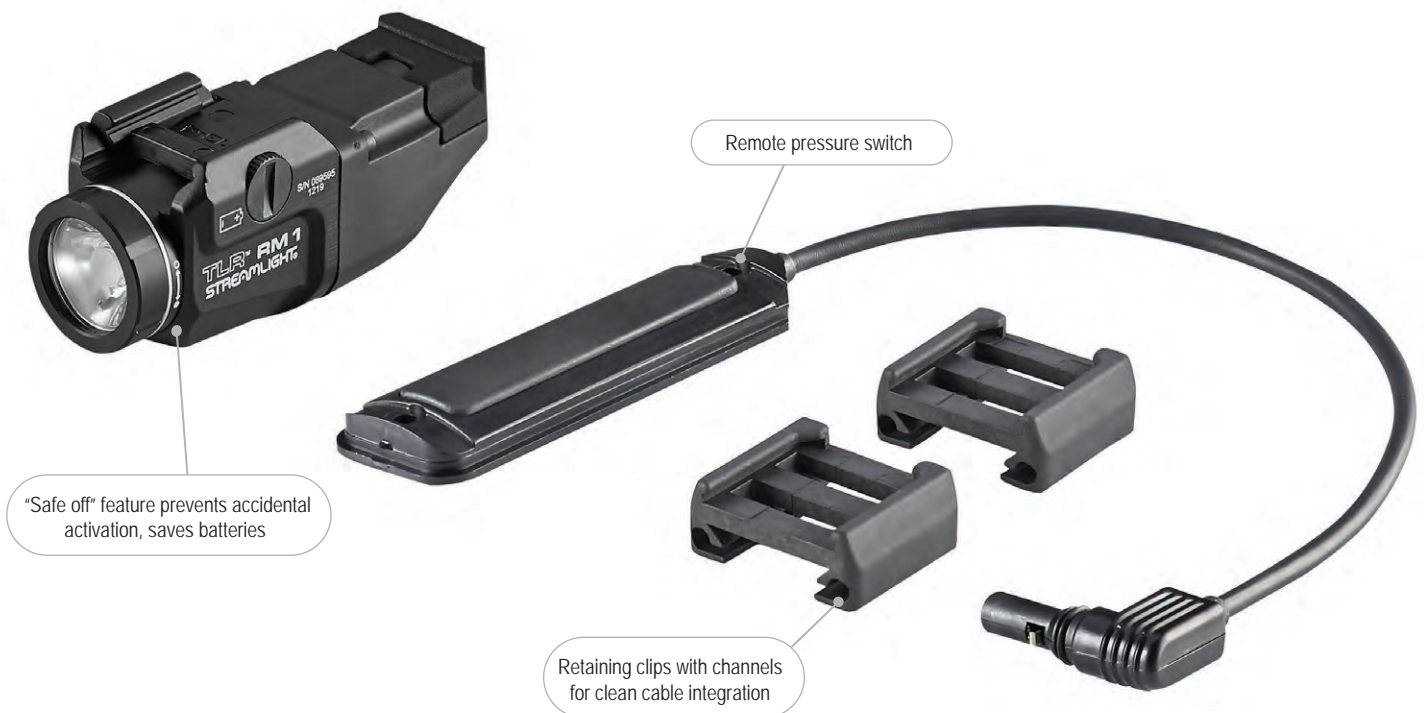

The low-profile TLR RM 1 features independently operating push-button and remote pressure switches to provide the security of knowing you'll always have light. Packaged as a kit offering everything you need to mount to your long gun.

500 lumens; 140m beam; runs 1.5 hours
User enabled strobe function; runs 3 hours (strobe)
Custom optic produces a narrow beam with optimum peripheral illumination
Uses one CR123A lithium battery (included)
Durable anodized machined aircraft aluminum construction

IPX7; waterproof to 1m for 30 minutes
3.2" (8.12 cm); 2.74 oz. (77.9g) with battery
Limited Lifetime Warranty Visit streamlight.com for full warranty information
#69440 - TLR RM 1 - Includes rail locating keys, tail cap switch, remote pressure switch, mounting clips and lithium battery - Box
#69441 - TLR RM 1 - Includes rail locating keys and lithium battery - Box