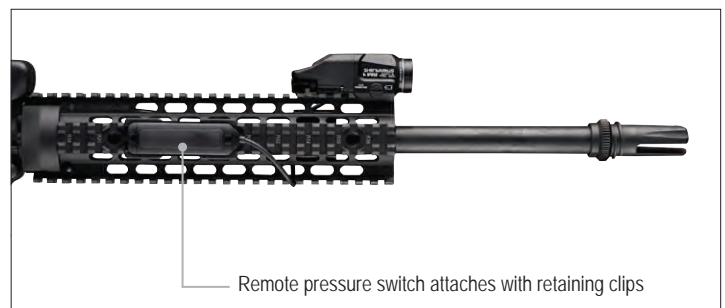

The low-profile TLR RM 1 features independently operating push-button and remote pressure switches to provide the security of knowing you'll always have light. Packaged as a kit offering everything you need to mount to your long gun.

500 lumens; 140m beam; runs 1.5 hours
User enabled strobe function; runs 3 hours (strobe)
Custom optic produces a narrow beam with optimum peripheral illumination
Uses one CR123A lithium battery (included)
Durable anodized machined aircraft aluminum construction

IPX7; waterproof to 1m for 30 minutes
3.2" (8.12 cm); 2.74 oz. (77.9g) with battery
Limited Lifetime Warranty Visit streamlight.com for full warranty information
#69440 - TLR RM 1 - Includes rail locating keys, tail cap switch, remote pressure switch, mounting clips and lithium battery - Box
#69441 - TLR RM 1 - Includes rail locating keys and lithium battery - Box