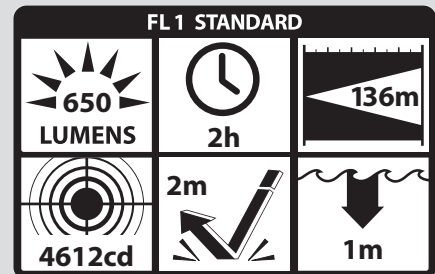

SUBCOMPACT WEAPON LIGHT

1 CR123

ITEM NUMBER/UPC

TCM-5B, 017398808514

CERTIFICATIONS/MARKINGS

- CE
- Serialized for personal identification
- Patent # 9,713,217

CASE MATERIAL

- Aircraft grade 6061-T6 aluminum

LUMENS/RUNTIME

FLASHLIGHT

- HIGH: 650L, 2 hrs runtime

CANDELA

FLASHLIGHT

- HIGH: 4,612

BEAM DISTANCE

FLASHLIGHT

- HIGH: 136 m

WATER RATING

- IP-X7 waterproof

DROP RATING

- 2 m

DIMENSIONS

- LENGTH: 2.51 in (64mm)
- WIDTH: 1.18 in (30mm)
- DEPTH: 1.25 in (32 mm)
- WEIGHT: 2.25 oz (63 g)

BATTERY

- 1 CR123 battery (included)

WARRANTY

- Limited Lifetime

WHAT'S INCLUDED

- Weapon light
- 3 modular rail inserts
  (S4 pre-installed, S2, S3, S4)
- 2 spare Allen screws
- Allen wrench
- 1 CR123 battery

TCM-5B FITS THE FOLLOWING

MODELS: Glock® G43X MOS, Glock 48 MOS, Glock 43X RAIL, Glock 48 RAIL, Sig Sauer® P365 X-Macro, Heckler & Koch® HK45 Compact, Smith & Wesson® M&P M2.0 Subcompact, Beretta® PX4 Storm Subcompact, Springfield Armory® XD-E & XD-S, KelTec® P15, Walther® CCP & P22, Springfield Armory Hellcat and many 1913 Short Railed Subcompact handguns.

TCM-5B

CERTIFIED

CE